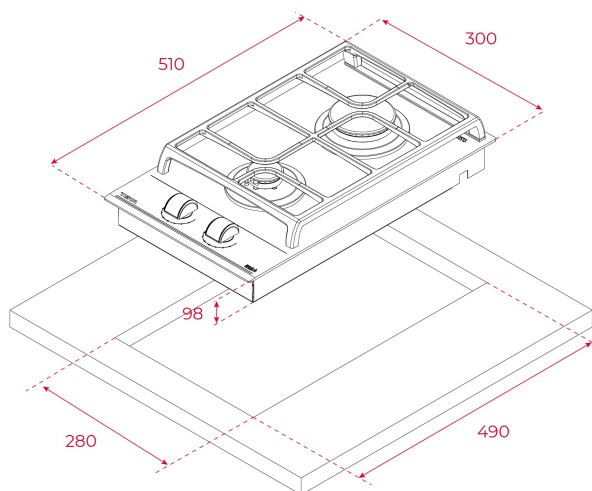

REFERENCE

REF: 112570180

EAN: 8434778019216

FEATURES

Urban Colors Edition
VarioPro Series
Modular gas on glass hob
ExactFlame
Frontal control knobs with ergonomic design
2 cooking zones
1 semi fast burner, 1.7 kW
1 auxiliary burner, 1 kW
Ceramic glass surface
Auto ignition
Auto-lock safety system
Cast iron grids
Easy installation kit
Maximum nominal power 2750 W
Silver knobs accessory available

DIMENSIONS

Product height (mm): 55

Product width (mm): 300

Product depth (mm): 510

Product length (mm):

Net weight (Kg): 6,25

TECH SPECS

Power rate (V): 220-240

Frequency (Hz): 50/60

Maximum Nominal Power (W): -

COLOURS

112570180

Black