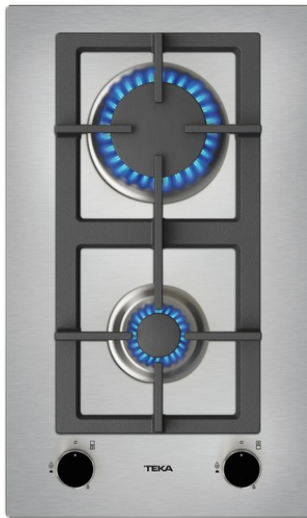

**TEKA****TOTAL EFX 30.1 2G AI AL CI**

Modular gas hob in 30 cm of natural gas

Auto  
ignition

Autolock

**REFERENCE**

REF: 40214555

EAN: 8421152156582

**FEATURES**

Modular gas hob  
Stainless steel Surface  
Cast iron grid  
Auto-ignition  
Auto-lock safety device  
High Efficiency burners  
Metallic looking frontal knob  
2 cooking zone:  
1 fast burner (1.00 kW)  
1 auxiliary burner (1.00 kW)  
Gas typology: LPG (butane/propane), natural

**DIMENSIONS****Product height (mm):** 91**Product width (mm):** 305**Product depth (mm):** 510**Product length (mm):****Net weight (Kg):** 4,9**TECH SPECS**

Power rate (V): 220-240

Frequency (Hz): 50/60

Maximum Nominal Power (W): -

**COLOURS**

40214555

Stainless Steel