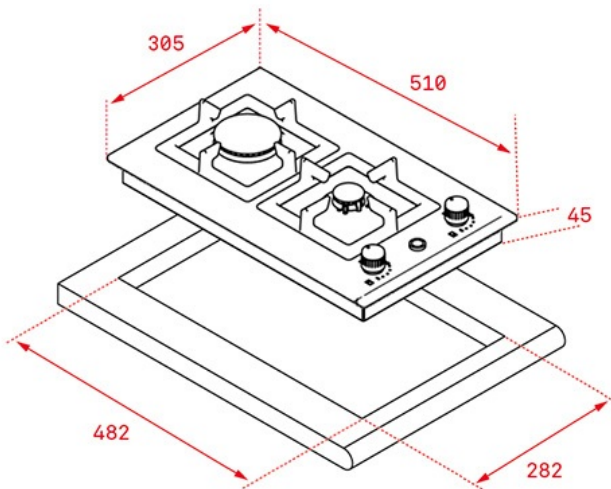

**TEKA****TOTAL EFX 30.1 2G AI AL CI**

Modular gas hob in 30 cm of natural gas

Auto  
ignition

Autolock

**REFERENCE**

REF: 40214555

EAN: 8421152156582

**FEATURES**

**DIMENSIONS****Product height (mm):** 91**Product width (mm):** 305**Product depth (mm):** 510**Product length (mm):****Net weight (Kg):** 4,9**TECH SPECS**

Power rate (V): 220-240

Frequency (Hz): 50/60

Maximum Nominal Power (W): -

**COLOURS**

40214555

Stainless Steel