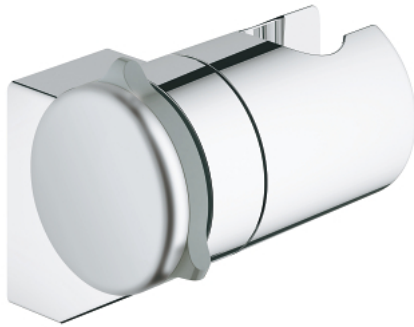

## 27 595 000 TEMPESTA WALL HAND SHOWER HOLDER

### PRODUCT DESCRIPTION

- Colour: chrome
- adjustable
- GROHE Long-Life finish

## 27 595 000 TEMPESTA WALL HAND SHOWER HOLDER

**SPARE PARTS**, August 2010 – now

1: Cover plate (Spare part-nr. 45652P00)