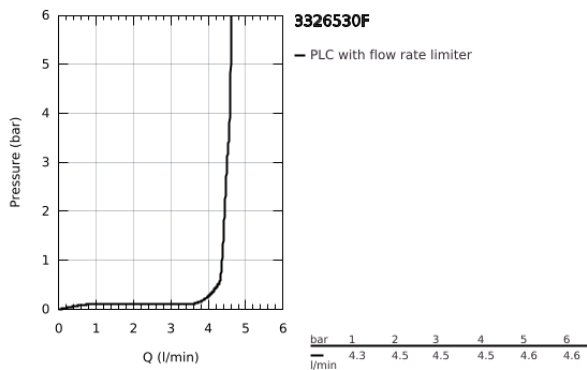

**33 265 30F EUROSMART SINGLE-LEVER BASIN MIXER 1/2"
S-SIZE**

PRODUCT DESCRIPTION

- Colour: chrome
- GROHE SilkMove 28 mm ceramic cartridge
- adjustable flow rate limiter
- with temperature limiter
- GROHE Long-Life finish
- Lead and Nickel Free Inner Water Ways
- GROHE Water Saving - Less water, perfect flow
- maximum flow rate (at 3 bar): 5 l/min
- GROHE FastFixation installation system
- pop-up waste set 1 1/4"
- flexible connection hoses
- professional edition

33 265 30F EUROSMART SINGLE-LEVER BASIN MIXER 1/2" S-SIZE

SPARE PARTS, July 2019 – now

- 1: Lever (Spare part-nr. 48548000)
- 2: Cap (Spare part-nr. 46116000)
- 3: Cartridge (Spare part-nr. 48518000)
- 4: Lift rod (Spare part-nr. 65936PD0)
- 5: flow control AUS (Spare part-nr. 42631000)
- 6: Shank mounting kit (Spare part-nr. 46645000)
- 7: Waste set 1 1/4" (Spare part-nr. 28910000)
- 7.1: Plug (Spare part-nr. 07182000)
- 7.2: Eccentric rod (Spare part-nr. 07052000)
- 8: Mounting wrench (Spare part-nr. 19017000)*
- 9: Eccentric rod (Spare part-nr. 07341000)*
- * Optional accessories