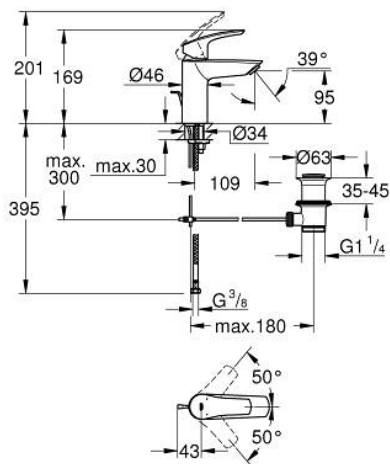

**33 265 30F EUROSMART SINGLE-LEVER BASIN MIXER 1/2"
S-SIZE**

PRODUCT DESCRIPTION

- Colour: chrome
- GROHE SilkMove 28 mm ceramic cartridge
- adjustable flow rate limiter
- with temperature limiter
- GROHE Long-Life finish
- Lead and Nickel Free Inner Water Ways
- GROHE Water Saving - Less water, perfect flow
- maximum flow rate (at 3 bar): 5 l/min
- GROHE FastFixation installation system
- pop-up waste set 1 1/4"
- flexible connection hoses
- professional edition

33 265 30F EUROSMART SINGLE-LEVER BASIN MIXER 1/2" S-SIZE

SPARE PARTS, July 2019 – now

- 1: Lever (Spare part-nr. 48548000)
- 2: Cap (Spare part-nr. 46116000)
- 3: Cartridge (Spare part-nr. 48518000)
- 4: Lift rod (Spare part-nr. 65936PD0)
- 5: flow control AUS (Spare part-nr. 42631000)
- 6: Shank mounting kit (Spare part-nr. 46645000)
- 7: Waste set 1 1/4" (Spare part-nr. 28910000)
- 7.1: Plug (Spare part-nr. 07182000)
- 7.2: Eccentric rod (Spare part-nr. 07052000)
- 8: Mounting wrench (Spare part-nr. 19017000)*
- 9: Eccentric rod (Spare part-nr. 07341000)*
- * Optional accessories