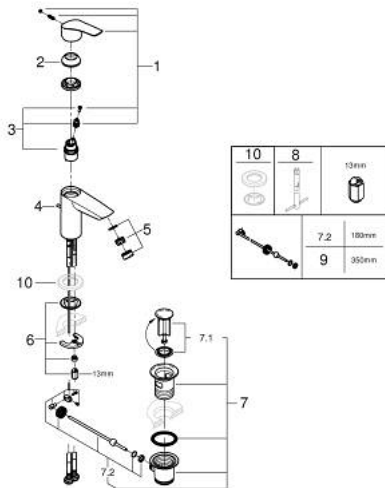

**33 265 30F EUROSMART SINGLE-LEVER BASIN MIXER 1/2"
S-SIZE**

PRODUCT DESCRIPTION

- Colour: chrome
- GROHE SilkMove 28 mm ceramic cartridge
- adjustable flow rate limiter
- with temperature limiter
- GROHE Long-Life finish
- Lead and Nickel Free Inner Water Ways
- GROHE Water Saving - Less water, perfect flow
- maximum flow rate (at 3 bar): 5 l/min
- GROHE FastFixation installation system
- pop-up waste set 1 1/4"
- flexible connection hoses
- professional edition

33 265 30F EUROSMART SINGLE-LEVER BASIN MIXER 1/2" S-SIZE

SPARE PARTS, July 2019 – now

- 1: Lever (Spare part-nr. 48548000)
- 2: Cap (Spare part-nr. 46116000)
- 3: Cartridge (Spare part-nr. 48518000)
- 4: Lift rod (Spare part-nr. 65936PD0)
- 5: flow control AUS (Spare part-nr. 42631000)
- 6: Shank mounting kit (Spare part-nr. 46645000)
- 7: Waste set 1 1/4" (Spare part-nr. 28910000)
- 7.1: Plug (Spare part-nr. 07182000)
- 7.2: Eccentric rod (Spare part-nr. 07052000)
- 8: Mounting wrench (Spare part-nr. 19017000)*
- 9: Eccentric rod (Spare part-nr. 07341000)*
- * Optional accessories